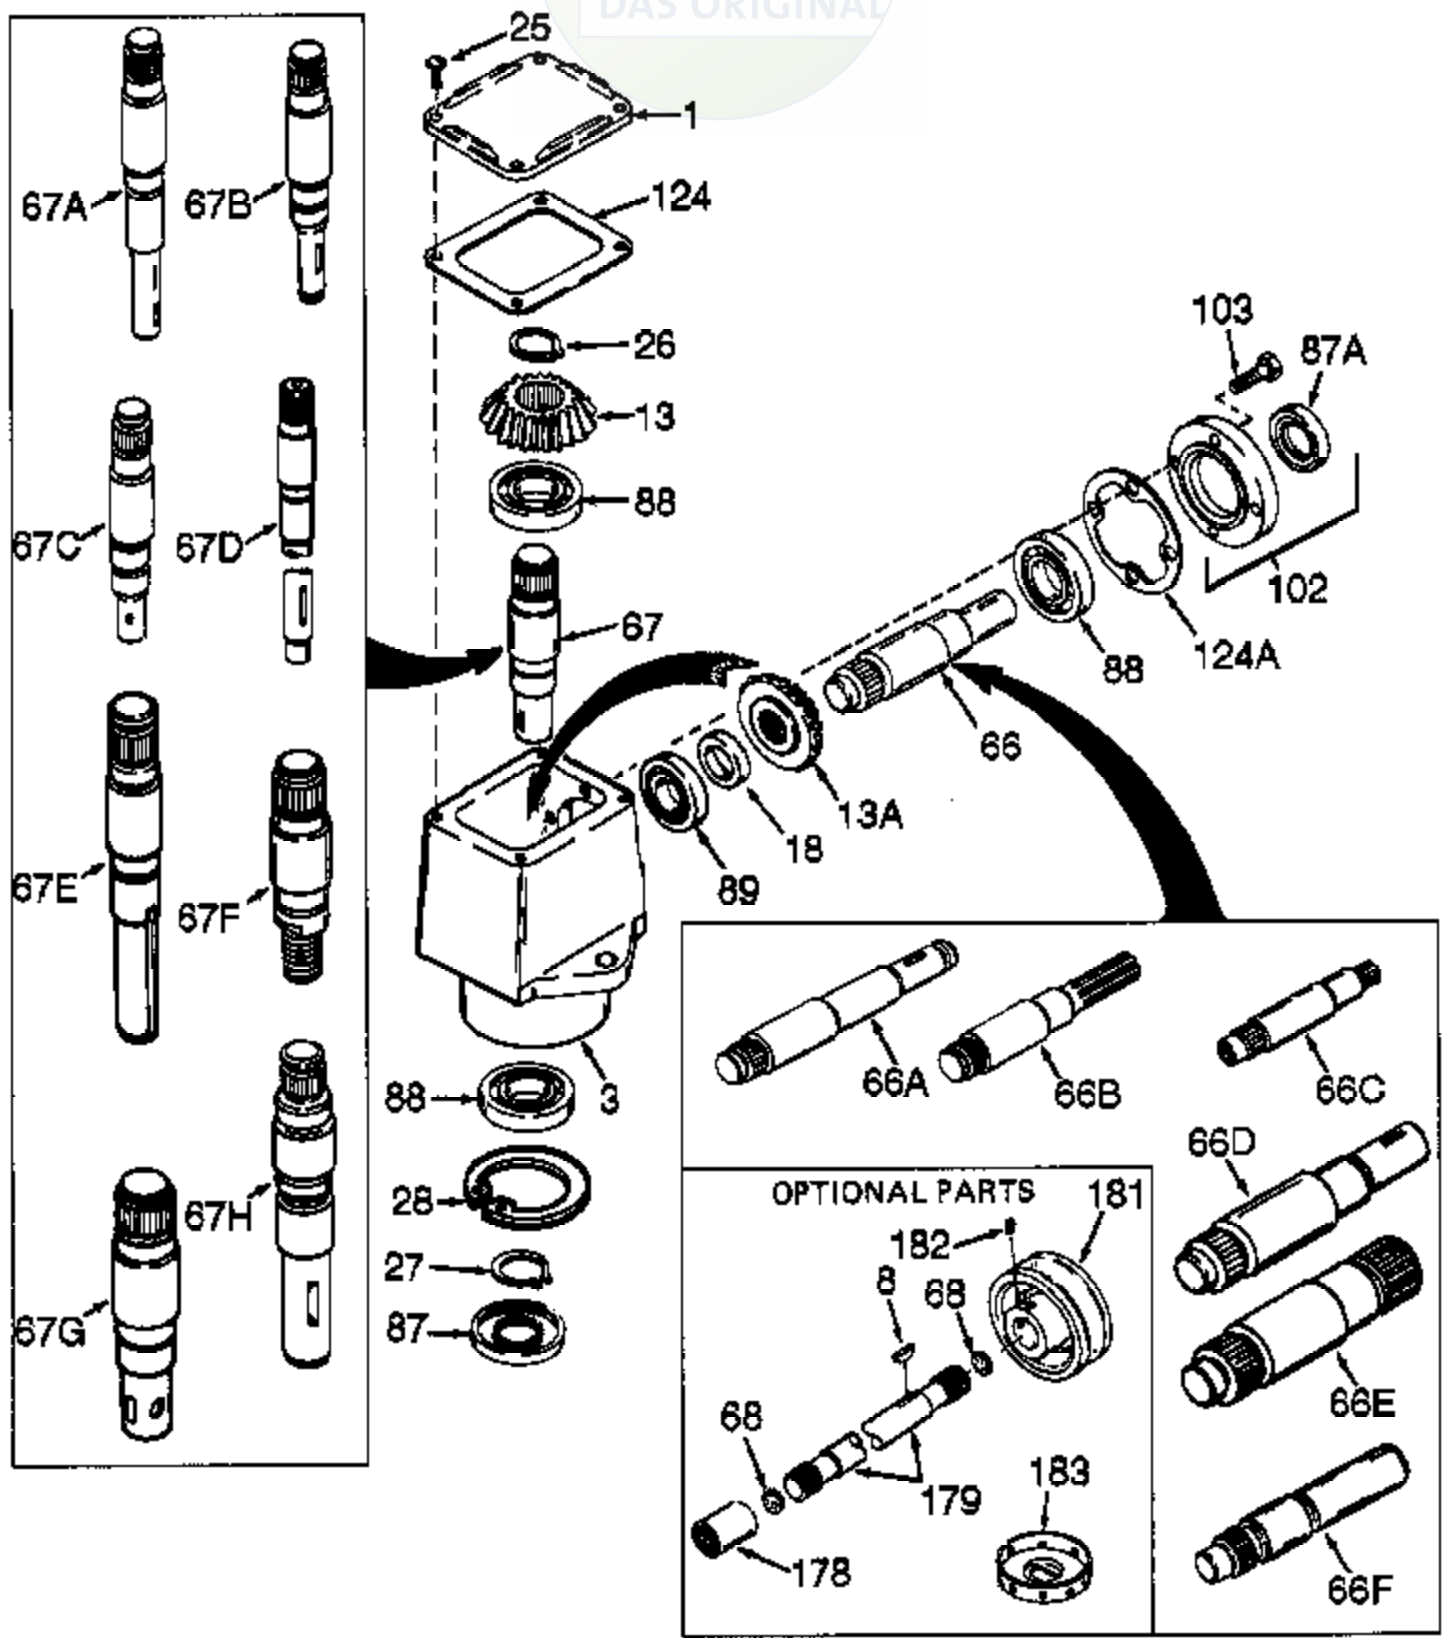

ILLUSTRATION SHOWS TYPICAL PARTS ONLY. ORDER BY PART NUMBER. PARTS NOT LISTED ARE SUPPLIED BY OEM.

Ref #	Part Number	Qty	Description
	794340		L.H. Head Assy(Incl. 1 thru 124A)
1	772035		Left Hand Cover
3	770026A		Right Angle Drive Housing
8	792057		Key (With lug extensions)
8	792047		Woodruff Key #9
13	778046		Miter Gear (22 teeth)(7/8" ID)
13A	778046		Miter Gear (22 teeth)(7/8" ID)
25	792025		Screw, 10-24 x 1/2"
26	788018		Snap Ring
27	788019		Snap Ring
66D	776227		Input Shaft (6-11/64" long)
67	776113		Output Shaft (4-17/32" long)
68	788039		Pelt Disc
87	788029	Peerless	Oil Seal
87A	788031		Oil Seal
88	780034		Ball Bearing
89	780024		Ball Bearing
102	786029		Retainer Cap & Seal (Incl. 87A & 103)
103	792026		Screw, 1/4-20 x 7/8"
124A	788030B		Cap Gasket
124	788028		Cover Gasket
177	XXXXX		THE FOLLOWING ARE OPTIONAL PARTS:
177A	XXXXX		(Not included with head assembly.)
178	786028		Coupling (1-1/2" long)
178	786031		Coupling (1-5/16" long)
179	XXXXX		Input Connector Shaft
181	786030		Sheave (3-1/4" Dia.)
181	786059		Sheave (4" Dia.)
182	792027		Set Screw, 5/16-24 x 1/4
183	786044		Shield

RAD-4057-91 Page 2 of 2